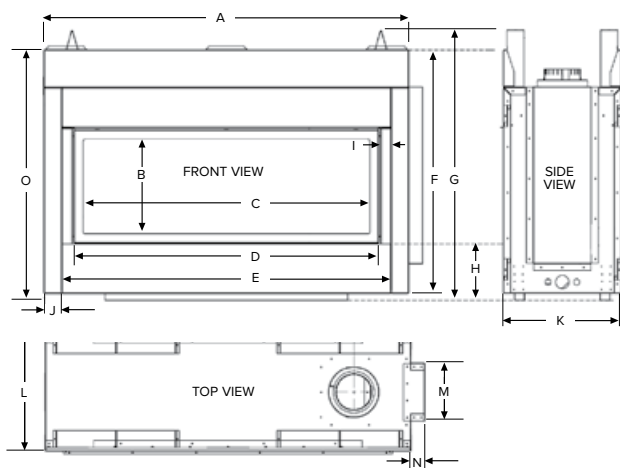

* with adapter

WALL SURROUND TRIM KIT

MQRB4436 MQRB5143 MQRB6961

A	49 ⁷ / ₈ "	56 ⁷ / ₈ "	74 ⁷ / ₈ "
B	3 ⁷ / ₈ "	3 ⁷ / ₈ "	3 ⁷ / ₈ "
C	4 ³ / ₈ "	4 ³ / ₈ "	4 ³ / ₈ "
D	23 ³ / ₄ "	23 ³ / ₄ "	23 ³ / ₄ "
E	1"	1"	1"
F	2 ³ / ₈ "	2 ³ / ₈ "	2 ³ / ₈ "

PRODUCT DIMENSIONS

MQRB4436 MQRB5143 MQRB6961

A	44 ¹ / ₈ "	51 ¹ / ₈ "	69 ¹ / ₈ "
B	13 ¹ / ₄ "	13 ¹ / ₄ "	13 ¹ / ₄ "
C	33 ¹ / ₈ "	40 ¹ / ₈ "	58 ¹ / ₈ "
D	36 ¹ / ₄ "	43 ¹ / ₄ "	61 ¹ / ₄ "
E	39"	46"	64 ¹ / ₈ "
F	34"	34"	38"
G	37 ³ / ₈ "	37 ³ / ₈ "	45 ³ / ₈ "
H	7 ⁷ / ₈ "	7 ⁷ / ₈ "	7 ⁷ / ₈ "
I	1 ¹ / ₂ "	1 ¹ / ₂ "	1 ¹ / ₂ "
J	2 ¹ / ₂ "	2 ¹ / ₂ "	2 ¹ / ₂ "
K	16 ¹ / ₂ "	16 ¹ / ₂ "	20 ¹ / ₂ "
L	16 ¹ / ₂ "	16 ¹ / ₂ "	20 ¹ / ₂ "
M	8 ⁷ / ₈ "	8 ⁷ / ₈ "	12 ¹ / ₈ "
N	2"	2"	2 ⁷ / ₈ "
O	35"	35"	39"