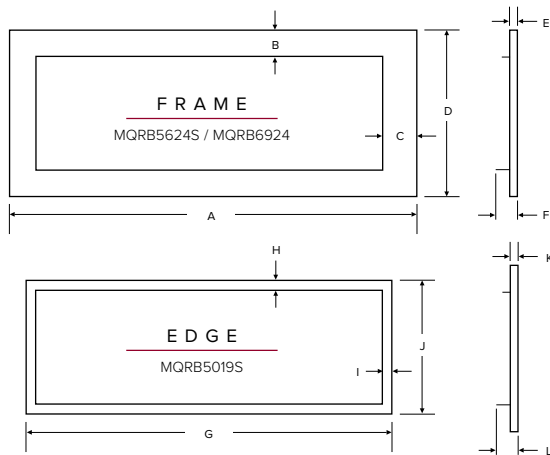

Model	MQRB4436NE MQRB4436N	MQRB4436LPE MQRB4436LP	MQRB5143NE MQRB5143N	MQRB5143LPE MQRB5143LP	MQRB6961NE MQRB6961N	MQRB6961LPE MQRB6961LP
Fuel	Natural Gas	Liquid Propane	Natural Gas	Liquid Propane	Natural Gas	Liquid Propane
Input (Max)	33,000	33,000	40,000	40,000	62,000	62,000
Input (Min)	22,000	26,000	28,000	31,000	43,000	48,500
Glass Window	Ceramic	Ceramic	Ceramic	Ceramic	Ceramic	Ceramic
Electronic Ignition	Yes	Yes	Yes	Yes	Yes	Yes
Millivolt	Yes	Yes	Yes	Yes	Yes	Yes
Glass Size	35 1/2" W x 15 1/4" H		42" W x 15 1/4" H		60" W x 15 1/4" H	
Venting	5/7" Aluminum / 5/8" Hard Pipe*		7/10" Kingsman Flex Vent		5/7" Aluminum / 5/8" Hard Pipe*	
FE (P.4.1-02)	60.9% / 59.1%	60.9% / 59.1%	65.6% / 64%	65.6% / 64%	51.1% / 51.8%	51.1% / 51.8%

* with adapter

WALL SURROUND TRIM KIT

MQRB4436 MQRB5143 MQRB6961

A	49⁷/₈"	56⁷/₈"	74⁷/₈"
B	3⁷/₈"	3⁷/₈"	3⁷/₈"
C	4³/₈"	4³/₈"	4³/₈"
D	23³/₄"	23³/₄"	23³/₄"
E	1"	1"	1"
F	2³/₈"	2³/₈"	2³/₈"

MQRB4436 MQRB5143 MQRB6961

G	44¹/₈"	51¹/₈"	69¹/₈"
H	1¹/₂"	1¹/₂"	1¹/₂"
I	1¹/₂"	1¹/₂"	1¹/₂"
J	19¹/₈"	19¹/₈"	19¹/₈"
K	1"	1"	1"
L	2³/₈"	2³/₈"	2³/₈"